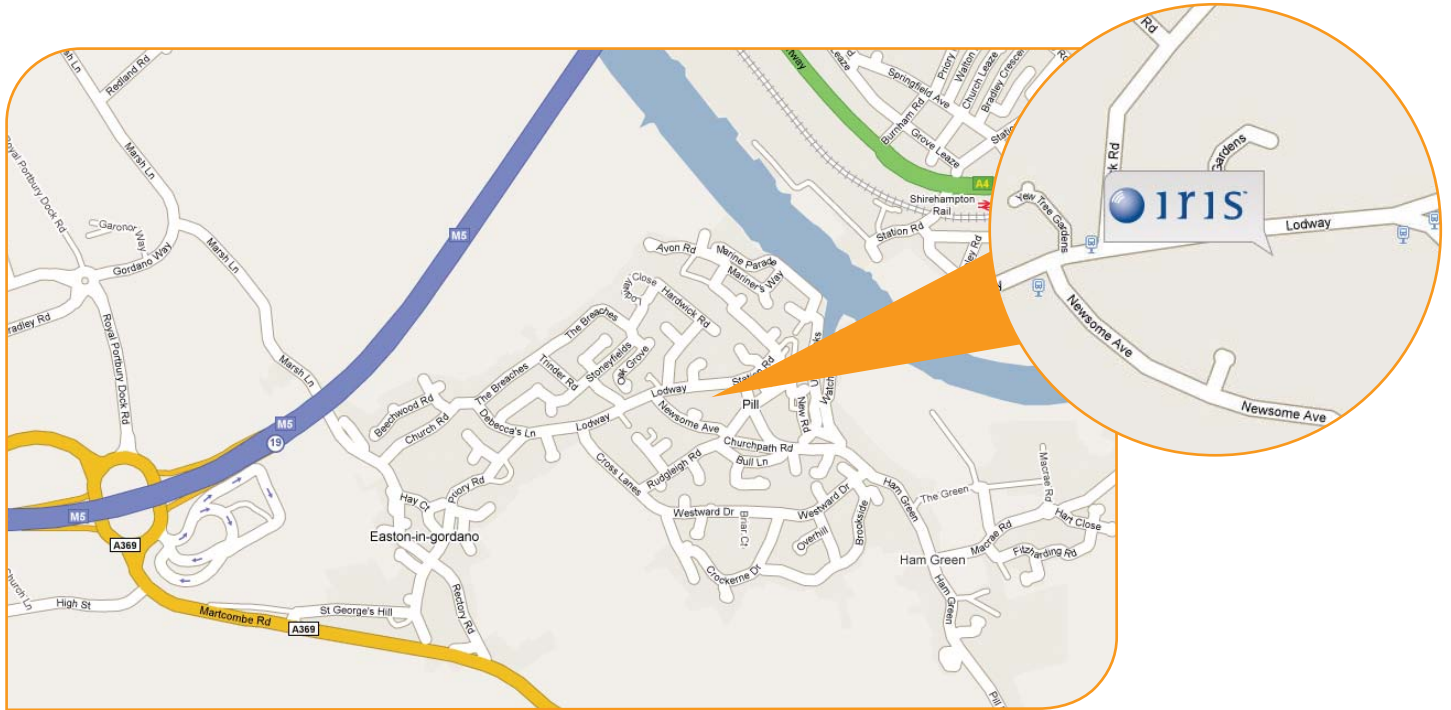

IRIS NFP Solutions - Bristol

The Distillery, The Old Brewery, Lodway, Pill, Bristol, BS20 0DH
Tel 0845 226 2671 • Fax 0845 226 2681 • Email nfp@iris.co.uk

By Road (SatNav - BS20 0DH)

From the M5 J19

- Take the A369 towards Bristol and Clifton. Take the first turning on the left signed towards Pill. Follow this road for approx 1/2 mile
- Immediately after a petrol station on the right, turn first right into The Old Brewery, Lodway Business Centre. Turn into the gates of the business park and The Distillery is on the left hand side

From Bristol City Centre

(Via Clifton Suspension Bridge or Rownham Hill)

- Take the A369 signed to the M5 and Portishead. Follow this road for 3 1/2 miles. Take the first right turn signposted to Ham Green and Pill, just a short distance before you reach the Motorway. (If you miss this turn take the second turning to Pill and follow the directions given above.)
- Go past the Anchor pub on the left and follow the road round for about one mile until you see a large Doctors Surgery on the right. The entrance to the Old Brewery, Lodway Business Centre is directly opposite this on the left. Turn into the gates of the business park and The Distillery is on the left hand side